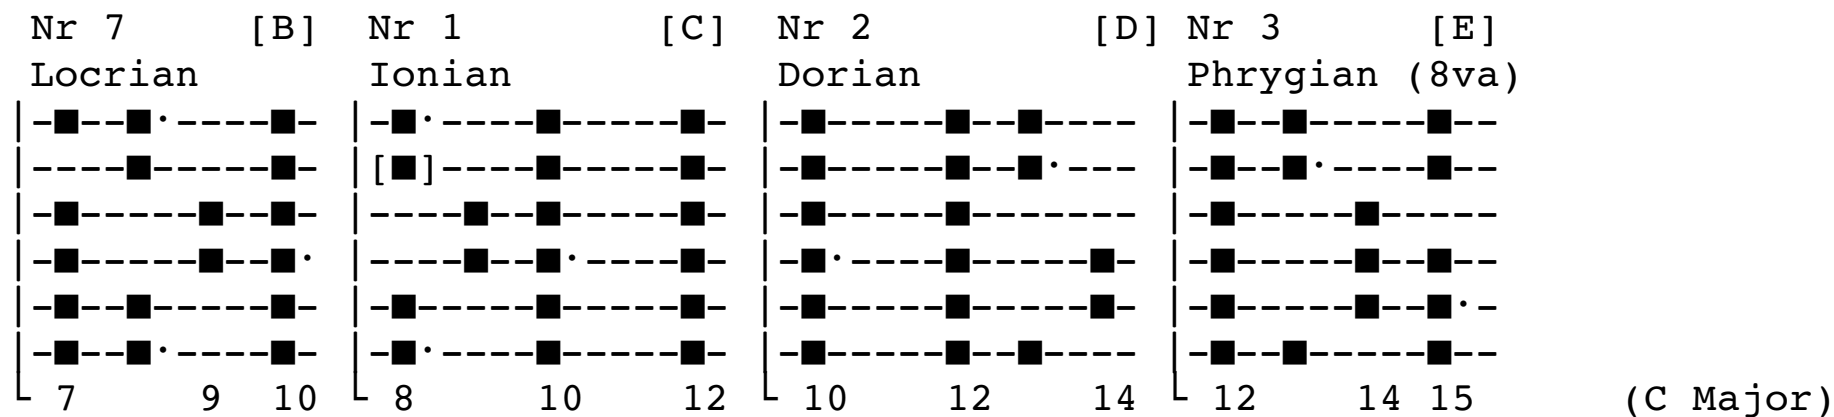

## Guitar modes demystified

(by es@delta-xi.net)

- Note position within mode
- Keynote (e.g. if you play Aeolian where ■· is a D, you play in D Minor)
- [■] Alternative note position