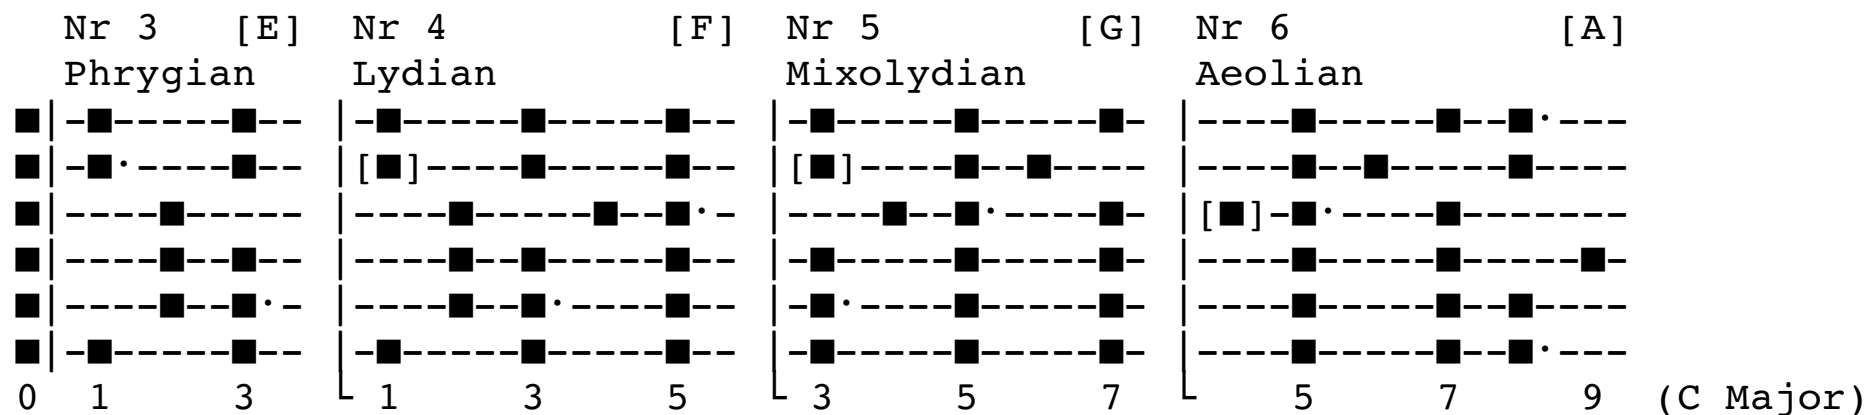

## Guitar modes demystified

(by es@delta-xi.net)

- Note position within mode
- Keynote (e.g. if you play Aeolian where ■· is a D, you play in D Minor)
- [■] Alternative note position